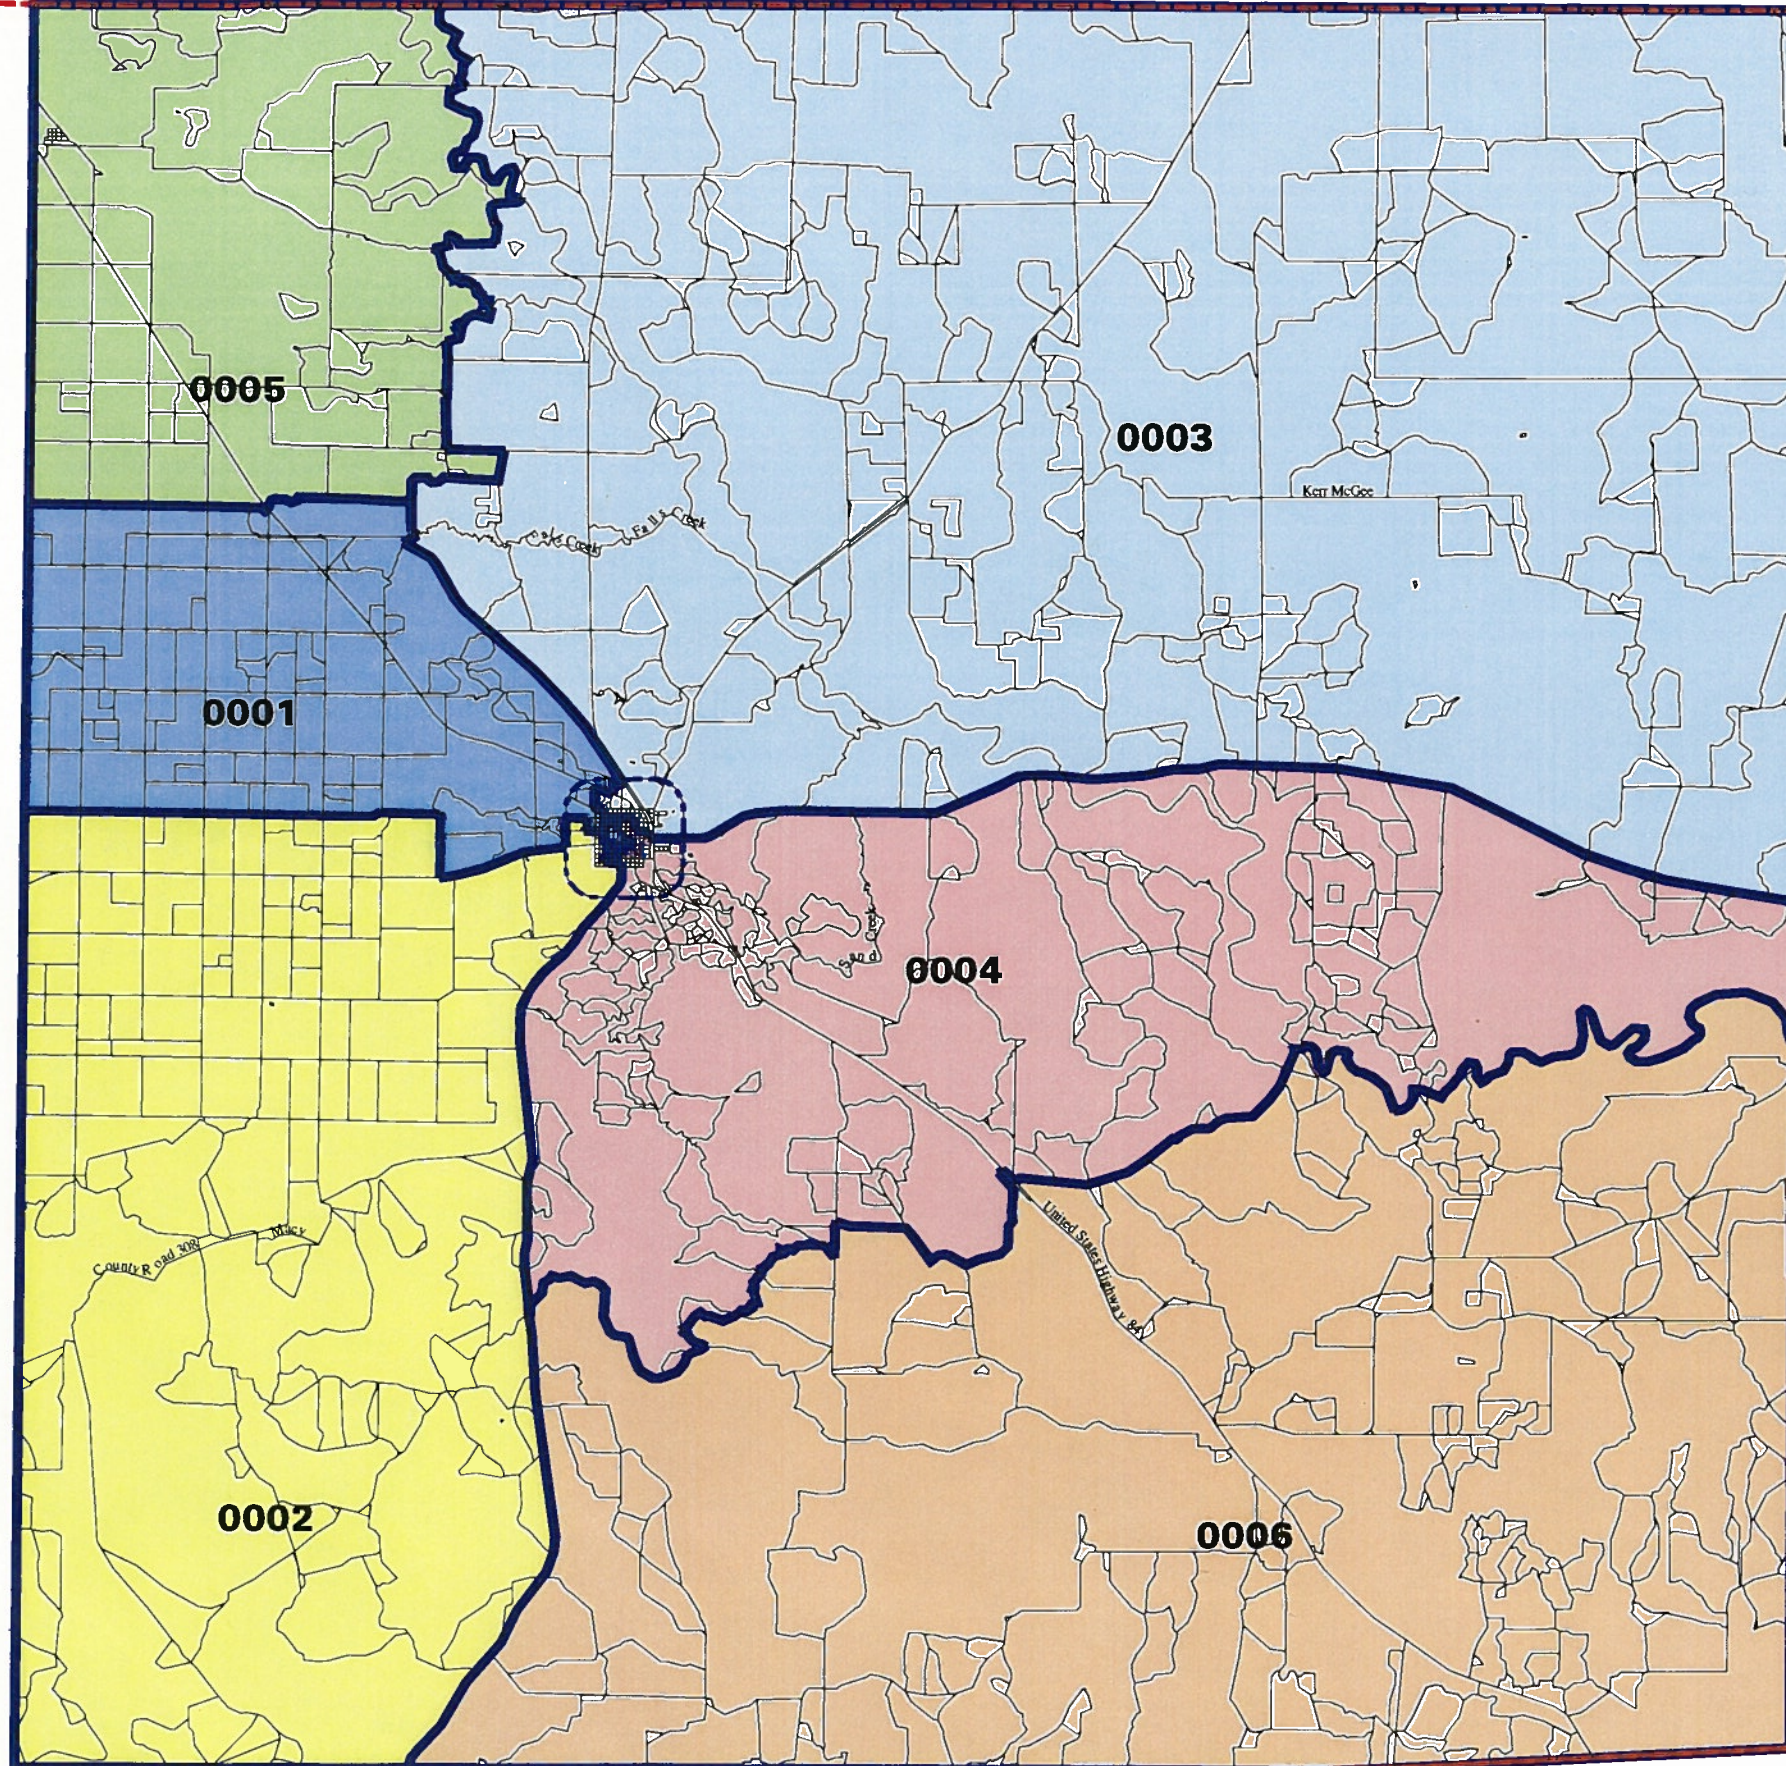

Precincts

GARZA COUNTY

- Legend —
- 2006 Primary Precincts Boundary
 - District Boundary*
 - City Limit with City Name
 - Census Block Boundary
 - Census TIGER Boundary
- 0001
POST
- * Includes House, Senate, Congressional, and SBOE districts